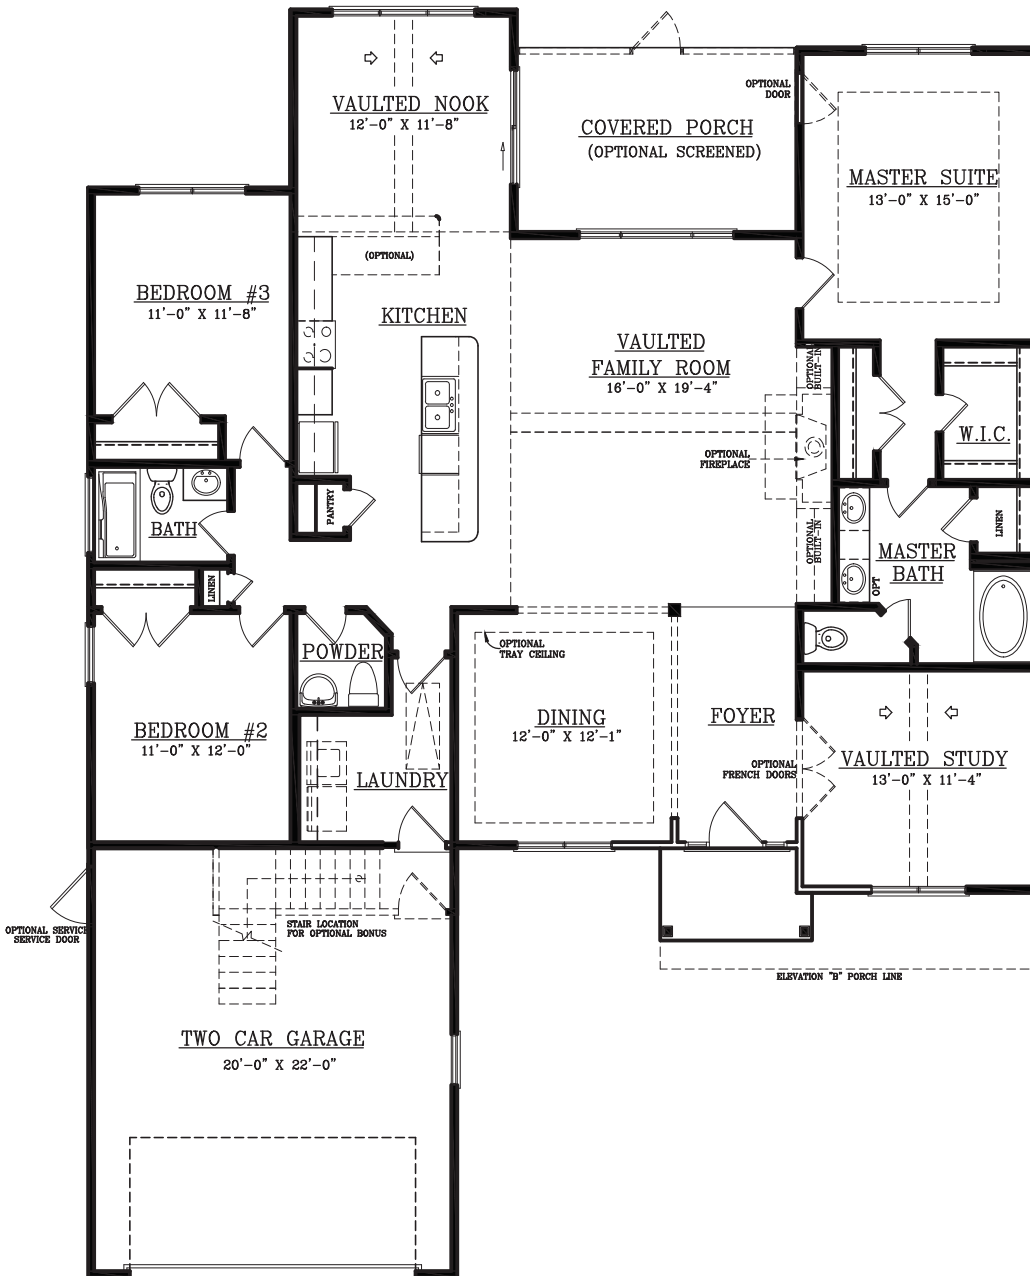

# The Eastgate

3 BR/2.5 BA - 2109 sq. ft.  
Optional Bonus Room

**FIRST FLOOR**

**OPTIONAL DELUXE  
MASTER BATH**

# The Eastgate

3 BR/2.5 BA - 2109 sq. ft.  
Optional Bonus Room

*Optional Features:*

FINISHED BONUS ROOM  
W/BATH OPTION

FINISHED BONUS ROOM  
OPTION