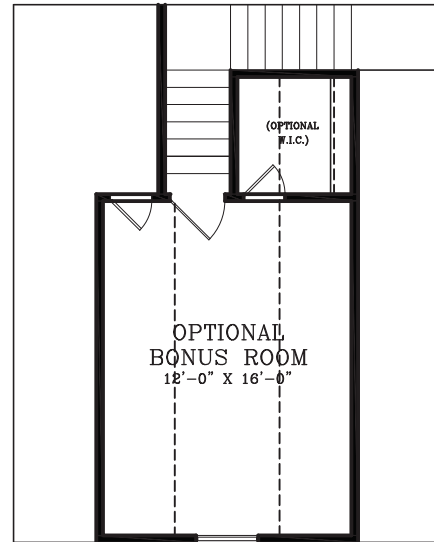

# The Eastgate

3 BR/2.5 BA - 2109 sq. ft.  
Optional Bonus Room

**FIRST FLOOR**

**OPTIONAL DELUXE  
MASTER BATH**

# The Eastgate

3 BR/2.5 BA - 2109 sq. ft.  
Optional Bonus Room

*Optional Features:*

FINISHED BONUS ROOM  
W/BATH OPTION

FINISHED BONUS ROOM  
OPTION