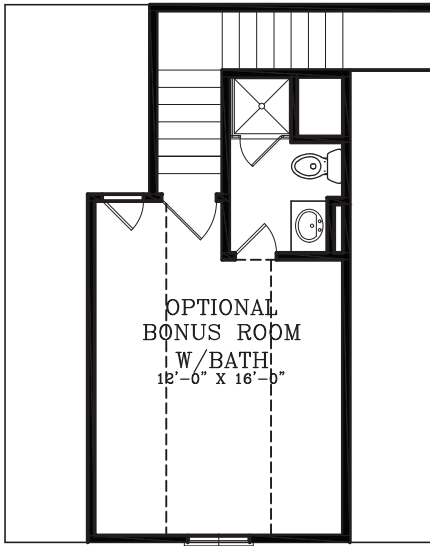

# The Eastgate

3 BR/2.5 BA - 2109 sq. ft.  
Optional Bonus Room

**FIRST FLOOR**

**OPTIONAL DELUXE  
MASTER BATH**

# The Eastgate

3 BR/2.5 BA - 2109 sq. ft.  
Optional Bonus Room

*Optional Features:*

FINISHED BONUS ROOM  
W/BATH OPTION

FINISHED BONUS ROOM  
OPTION