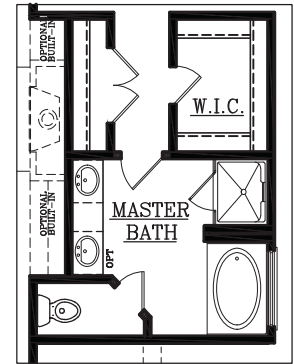

# The Eastgate

3 BR/2.5 BA - 2109 sq. ft.  
Optional Bonus Room

**FIRST FLOOR**

**OPTIONAL DELUXE  
MASTER BATH**

# The Eastgate

3 BR/2.5 BA - 2109 sq. ft.  
Optional Bonus Room

*Optional Features:*

FINISHED BONUS ROOM  
W/BATH OPTION

FINISHED BONUS ROOM  
OPTION