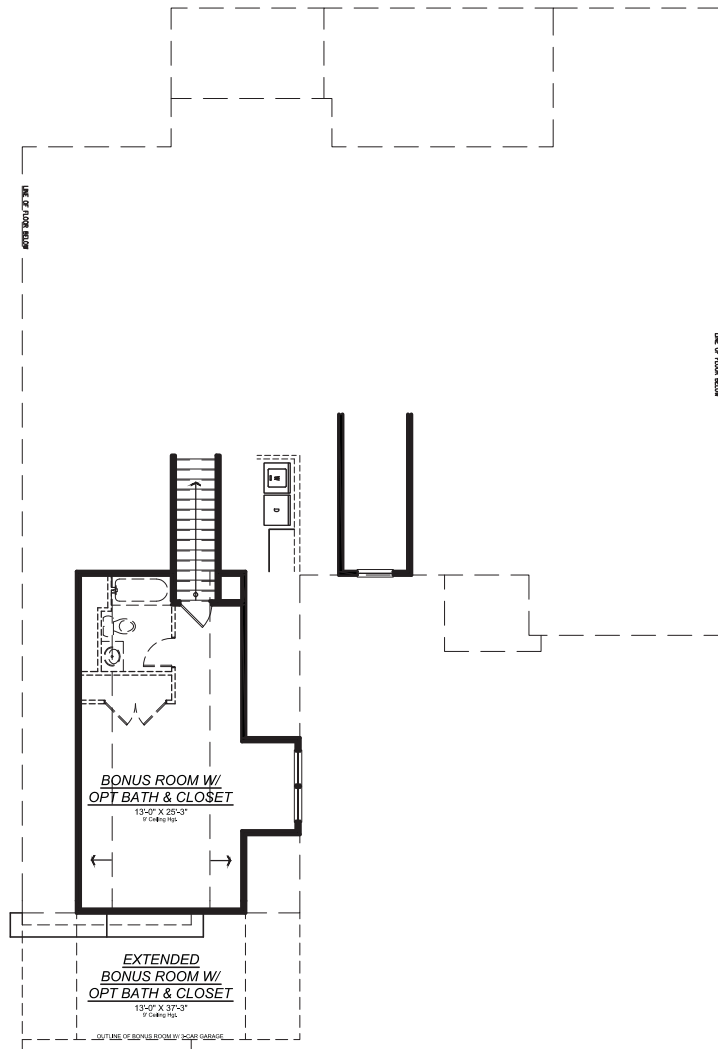

3 BR/ 3 BA – 2383 sq. ft.
Optional Bonus Room

3 BR/ 3 BA – 2383 sq. ft.
Optional Bonus Room

OPT FOURTH BEDROOM

OPTIONAL BONUS ROOM STAIR LOCATION

OPTIONAL THREE-CAR GARAGE

T BONUS ROOM W/ OPT BATH&CLOSET

382 SF.