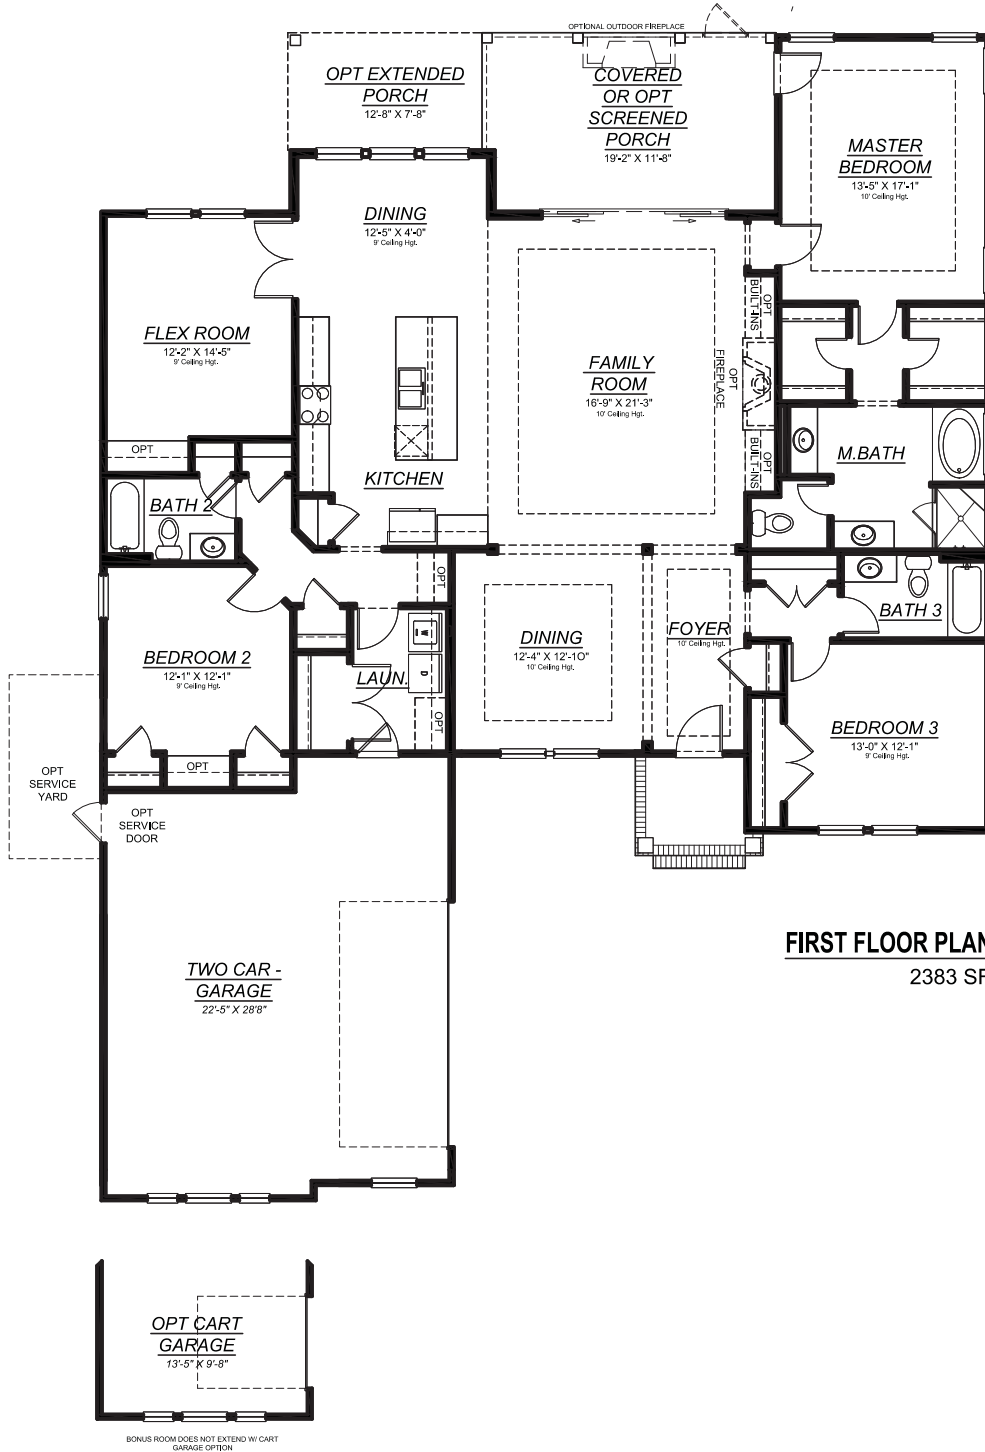

3 BR/ 3 BA – 2383 sq. ft.
Optional Bonus Room

3 BR/ 3 BA – 2383 sq. ft.
Optional Bonus Room

OPT FOURTH BEDROOM

OPTIONAL BONUS ROOM STAIR LOCATION

OPTIONAL THREE-CAR GARAGE

T BONUS ROOM W/ OPT BATH&CLOSET

382 SF.