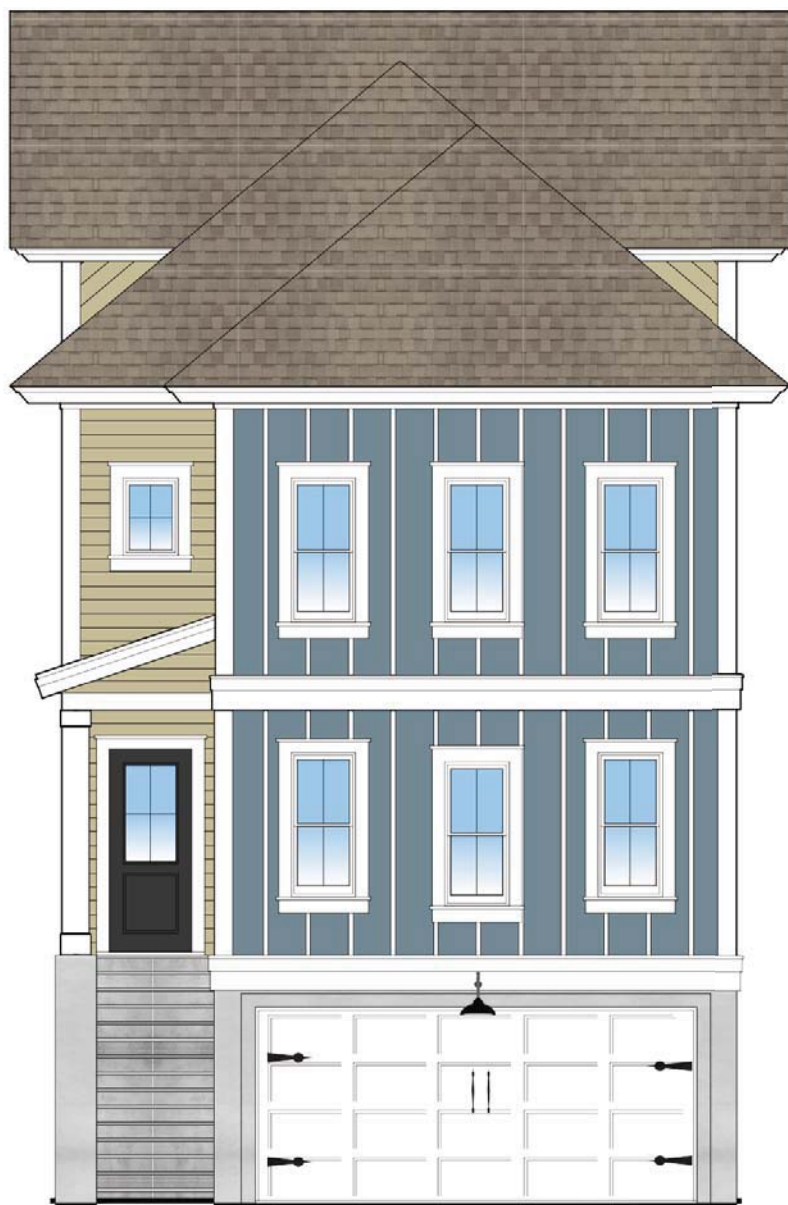

3 BR/3.5 BA/ Loft -1844 sq. ft.  
 Opt. 2nd Living Level w/ BR & BA (969 sq. ft.)  
 Opt. 3rd Living Level w/ BR & BA (617 sq. ft.)  
 Total Possible Sq. Ftg: 5 BR/ 5.5 BA/ Loft - 2639 sq ft.

**Kitty Hawk B**  
(Shown with optional 3rd living level)

**Kitty Hawk A**  
(Shown with optional 3rd living level)

**Kitty Hawk C**  
(Shown with optional 3rd living level)