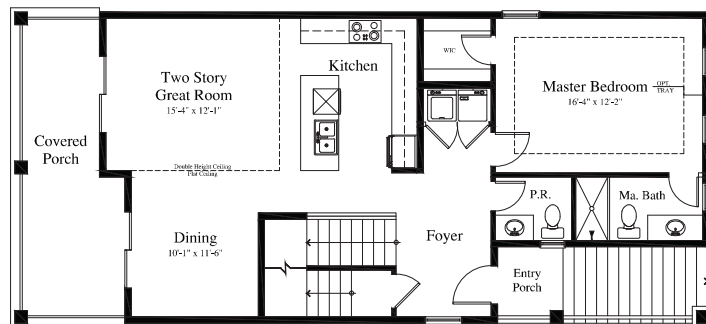

3 BR/3.5 BA/ Loft -1844 sq. ft.
 Opt. 2nd Living Level w/ BR & BA (969 sq. ft.)
 Opt. 3rd Living Level w/ BR & BA (617 sq. ft.)
 Total Possible Sq. Ftg: 5 BR/ 5.5 BA/ Loft - 2639 sq. ft.

Upper Level - 791 sq. ft

Main Level - 1053 sq. ft.

Garage Level

3 BR/3.5 BA/ Loft -1844 sq. ft.
 Opt. 2nd Living Level w/ BR & BA (969 sq. ft.)
 Opt. 3rd Living Level w/ BR & BA (617 sq. ft.)
 Total Possible Sq. Ftg: 5 BR/ 5.5 BA/ Loft - 2639 sq. ft.

Optional 3rd Living Level - 617 sq. ft.

Optional Upper Level - 969 sq. ft.