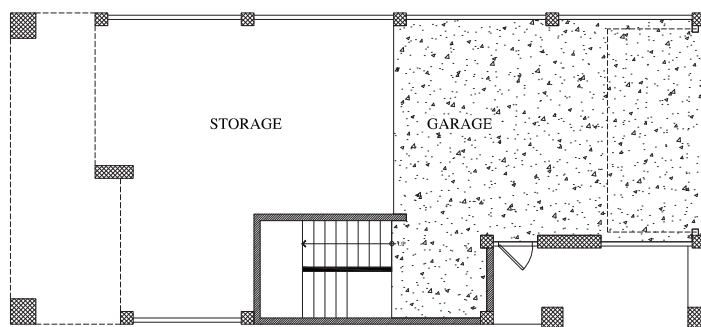

3 BR/3.5 BA/ Loft -1844 sq. ft.
 Opt. 2nd Living Level w/ BR & BA (969 sq. ft.)
 Opt. 3rd Living Level w/ BR & BA (617 sq. ft.)
 Total Possible Sq. Ftg: 5 BR/ 5.5 BA/ Loft - 2639 sq. ft.

Upper Level - 791 sq. ft

Main Level - 1053 sq. ft.

Garage Level

3 BR/3.5 BA/ Loft -1844 sq. ft.
 Opt. 2nd Living Level w/ BR & BA (969 sq. ft.)
 Opt. 3rd Living Level w/ BR & BA (617 sq. ft.)
 Total Possible Sq. Ftg: 5 BR/ 5.5 BA/ Loft - 2639 sq. ft.