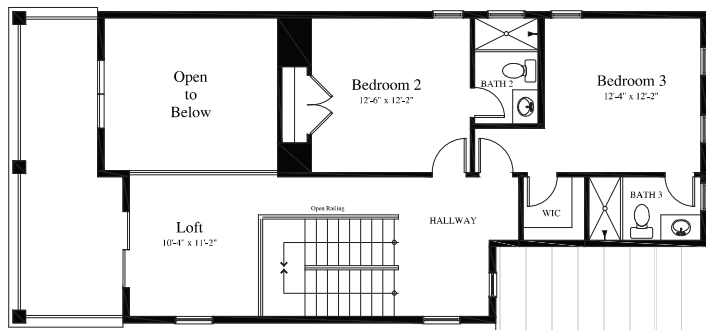

3 BR/3.5 BA/ Loft -1844 sq. ft.
 Opt. 2nd Living Level w/ BR & BA (969 sq. ft.)
 Opt. 3rd Living Level w/ BR & BA (617 sq. ft.)
 Total Possible Sq. Ftg: 5 BR/ 5.5 BA/ Loft - 2639 sq. ft.

Upper Level - 791 sq. ft

Main Level - 1053 sq. ft.

Garage Level

3 BR/3.5 BA/ Loft -1844 sq. ft.
 Opt. 2nd Living Level w/ BR & BA (969 sq. ft.)
 Opt. 3rd Living Level w/ BR & BA (617 sq. ft.)
 Total Possible Sq. Ftg: 5 BR/ 5.5 BA/ Loft - 2639 sq. ft.

Optional 3rd Living Level - 617 sq. ft.

Optional Upper Level - 969 sq. ft.