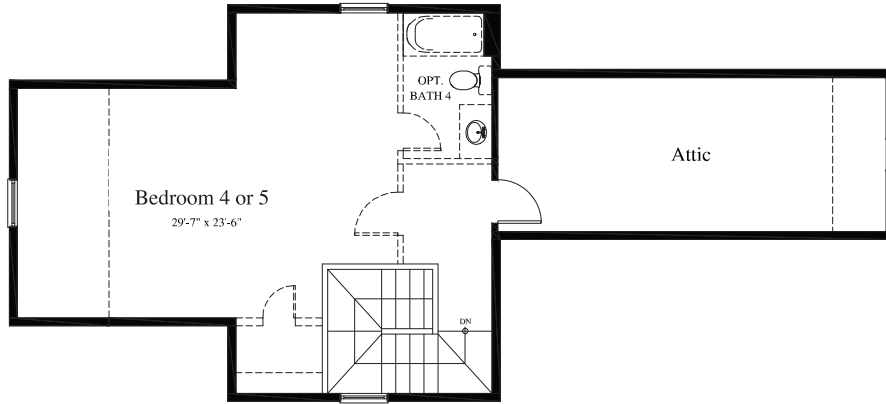

3 BR/3.5 BA/ Loft -1844 sq. ft.
 Opt. 2nd Living Level w/ BR & BA (969 sq. ft.)
 Opt. 3rd Living Level w/ BR & BA (617 sq. ft.)
 Total Possible Sq. Ftg: 5 BR/ 5.5 BA/ Loft - 2639 sq. ft.

Upper Level - 791 sq. ft

Main Level - 1053 sq. ft.

Garage Level

3 BR/3.5 BA/ Loft -1844 sq. ft.
 Opt. 2nd Living Level w/ BR & BA (969 sq. ft.)
 Opt. 3rd Living Level w/ BR & BA (617 sq. ft.)
 Total Possible Sq. Ftg: 5 BR/ 5.5 BA/ Loft - 2639 sq. ft.

Optional 3rd Living Level - 617 sq. ft.

Optional Upper Level - 969 sq. ft.