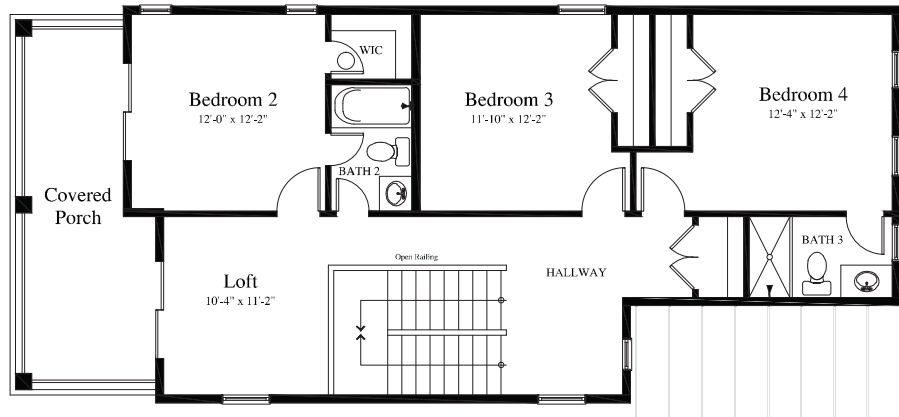

3 BR/3.5 BA/ Loft -1844 sq. ft.
 Opt. 2nd Living Level w/ BR & BA (969 sq. ft.)
 Opt. 3rd Living Level w/ BR & BA (617 sq. ft.)
 Total Possible Sq. Ftg: 5 BR/ 5.5 BA/ Loft - 2639 sq. ft.

Upper Level - 791 sq. ft

Main Level - 1053 sq. ft.

Garage Level

3 BR/3.5 BA/ Loft -1844 sq. ft.
 Opt. 2nd Living Level w/ BR & BA (969 sq. ft.)
 Opt. 3rd Living Level w/ BR & BA (617 sq. ft.)
 Total Possible Sq. Ftg: 5 BR/ 5.5 BA/ Loft - 2639 sq. ft.

Optional 3rd Living Level - 617 sq. ft.

Optional Upper Level - 969 sq. ft.