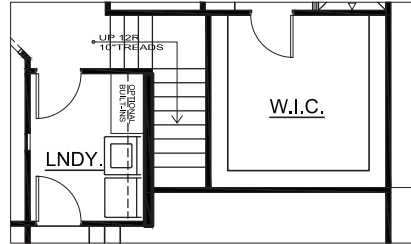

4 BR/ 3 BA -2500 sq. ft.

*Optional Features*

OPT BONUS ROOM STAIRS

OPTIONAL THREE CAR GARAGE

OPT BONUS ROOM W/ OPT BATH & CLOSET

408 SQ. FT.