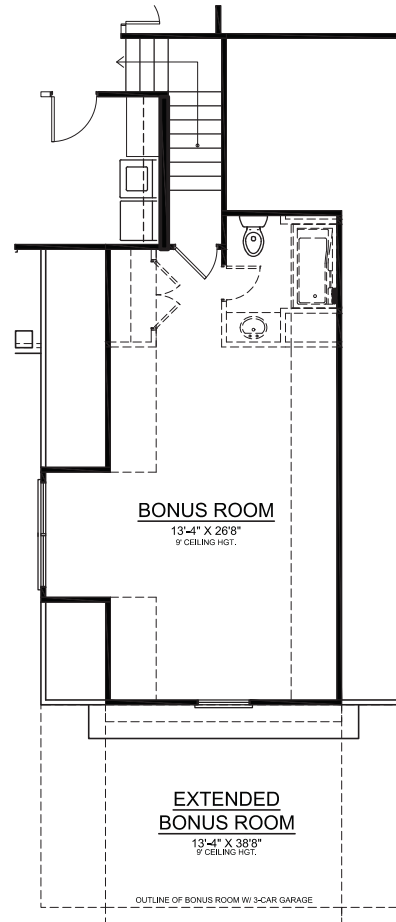

4 BR/ 3 BA -2500 sq. ft.

*Optional Features*

OPT BONUS ROOM STAIRS

OPTIONAL THREE CAR GARAGE

OPT BONUS ROOM W/ OPT BATH & CLOSET

408 SQ. FT.