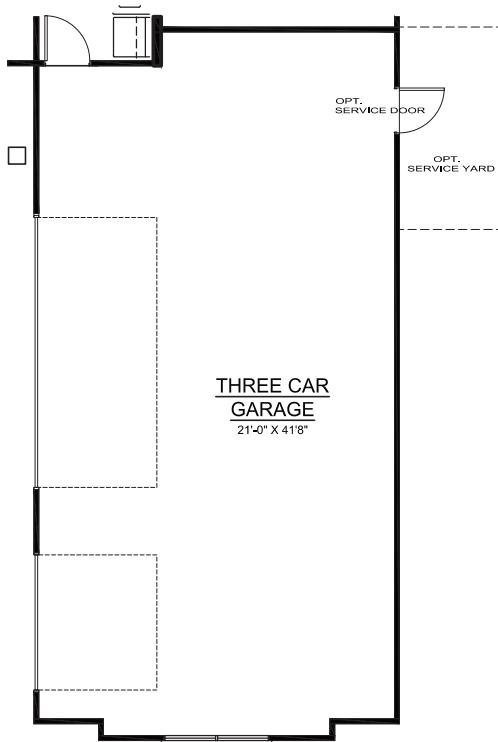

4 BR/ 3 BA -2500 sq. ft.

*Optional Features*

OPT BONUS ROOM STAIRS

OPTIONAL THREE CAR GARAGE

OPT BONUS ROOM W/ OPT BATH & CLOSET

408 SQ. FT.