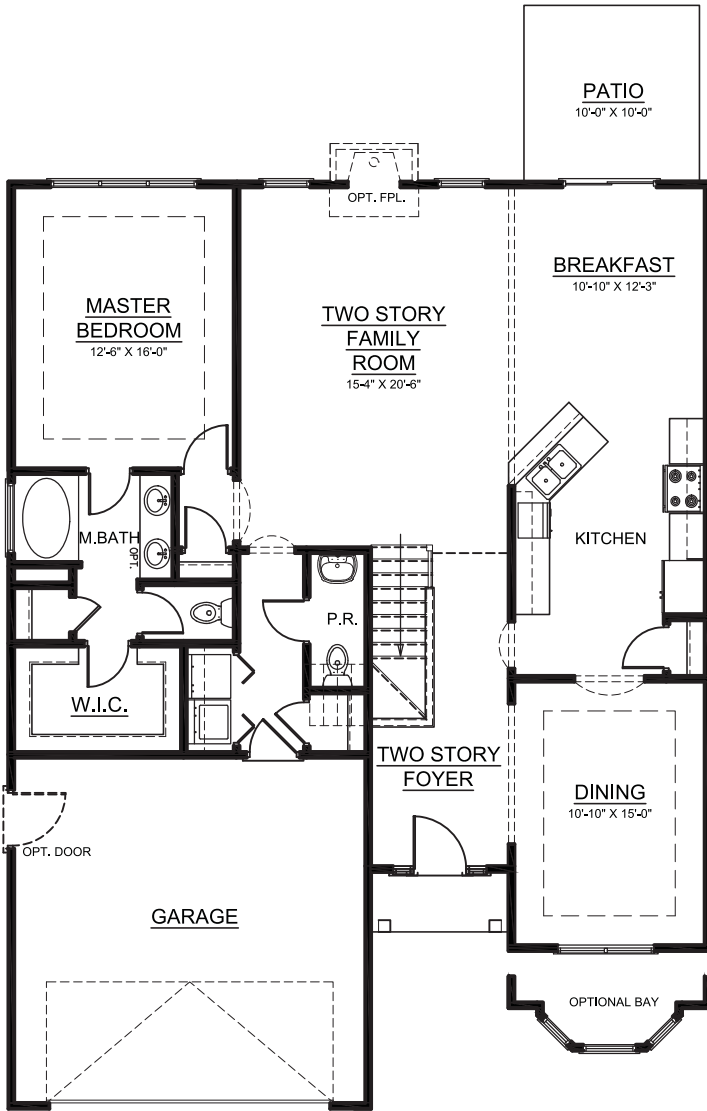

3 BR/2.5 BA - 2120 sq. ft
Master on Main
Optional Bonus Room

First Floor

Second Floor

3 BR/2.5 BA - 2120 sq. ft
Master on Main
Optional Bonus Room
Optional Features:

OPTIONAL
CAROLINA ROOM

OPTIONAL
COVERED/SCREENED
PORCH

OPT. BATH 3 LOCATION

OPT. DELUXE BATH