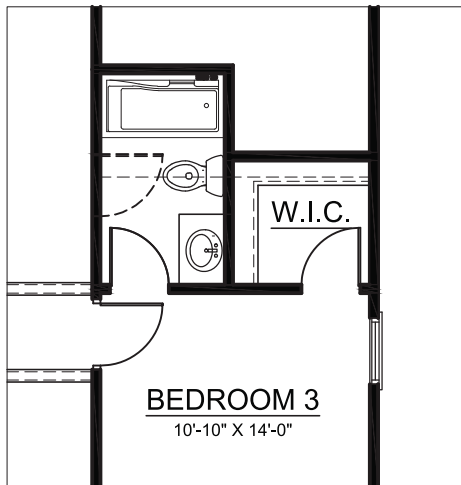

3 BR/2.5 BA - 2120 sq. ft
Master on Main
Optional Bonus Room

First Floor

Second Floor

3 BR/2.5 BA - 2120 sq. ft
Master on Main
Optional Bonus Room
Optional Features:

OPTIONAL
CAROLINA ROOM

OPTIONAL
COVERED/SCREENED
PORCH

OPT. BATH 3 LOCATION

OPT. DELUXE BATH