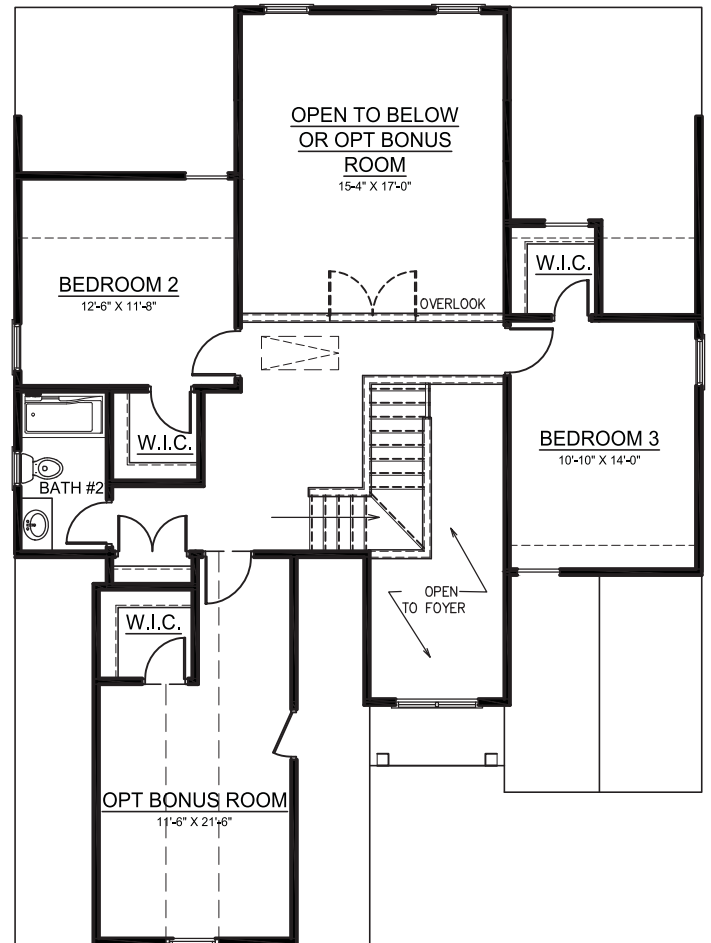

3 BR/2.5 BA - 2120 sq. ft
Master on Main
Optional Bonus Room

First Floor

Second Floor

3 BR/2.5 BA - 2120 sq. ft
Master on Main
Optional Bonus Room
Optional Features:

OPTIONAL
CAROLINA ROOM

OPTIONAL
COVERED/SCREENED
PORCH

OPT. BATH 3 LOCATION

OPT. DELUXE BATH