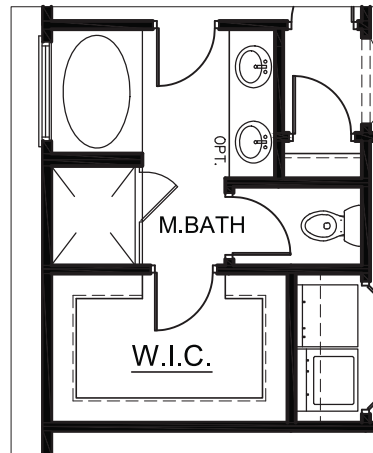

3 BR/2.5 BA - 2120 sq. ft
Master on Main
Optional Bonus Room

First Floor

Second Floor

3 BR/2.5 BA - 2120 sq. ft
Master on Main
Optional Bonus Room
Optional Features:

OPTIONAL
CAROLINA ROOM

OPTIONAL
COVERED/SCREENED
PORCH

OPT. BATH 3 LOCATION

OPT. DELUXE BATH