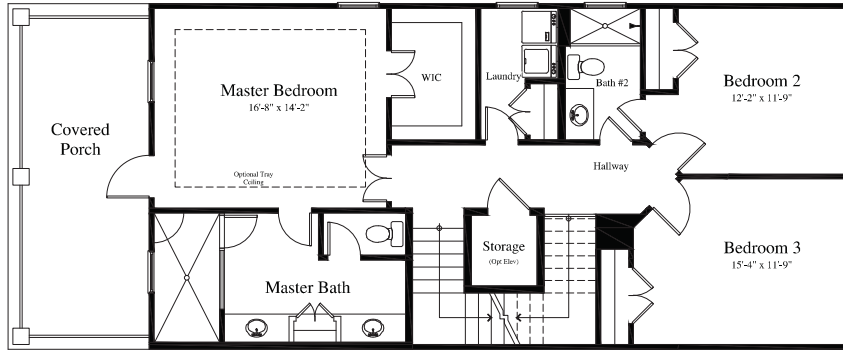

4 BR/3 BA -2189 sq. ft.  
Opt. 3rd Living Level w/ BR & BA & Activity Room (913 sq. ft.)  
Total Possible Sq. Ftg: 5 BR/ 4 BA/ Activity Room- 3102 sq ft.

Upper Level - 1099 sq. ft.

Main Level - 1090 sq. ft.

Garage Level

4 BR/3 BA -2189 sq. ft.  
Opt. 3rd Living Level w/ BR & BA & Activity Room (913 sq. ft.)  
Total Possible Sq. Ftg: 5 BR/ 4 BA/ Activity Room- 3102 sq ft.

Optional 3rd Living Level - 913 sq. ft.