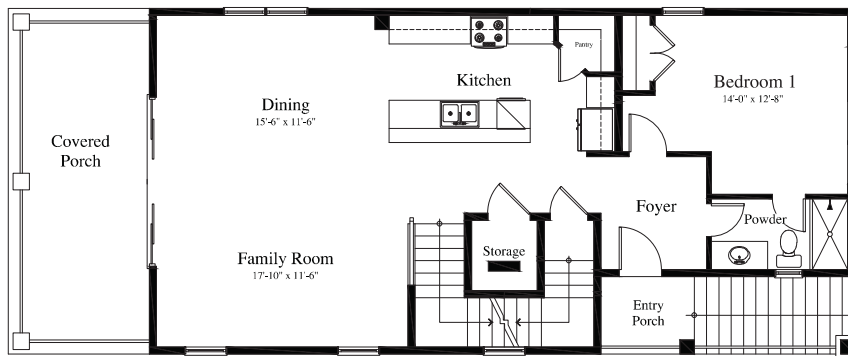

4 BR/3 BA -2189 sq. ft.  
Opt. 3rd Living Level w/ BR & BA & Activity Room (913 sq. ft.)  
Total Possible Sq. Ftg: 5 BR/ 4 BA/ Activity Room- 3102 sq ft.

Upper Level - 1099 sq. ft.

Main Level - 1090 sq. ft.

Garage Level

4 BR/3 BA -2189 sq. ft.  
Opt. 3rd Living Level w/ BR & BA & Activity Room (913 sq. ft.)  
Total Possible Sq. Ftg: 5 BR/ 4 BA/ Activity Room- 3102 sq ft.

Optional 3rd Living Level - 913 sq. ft.