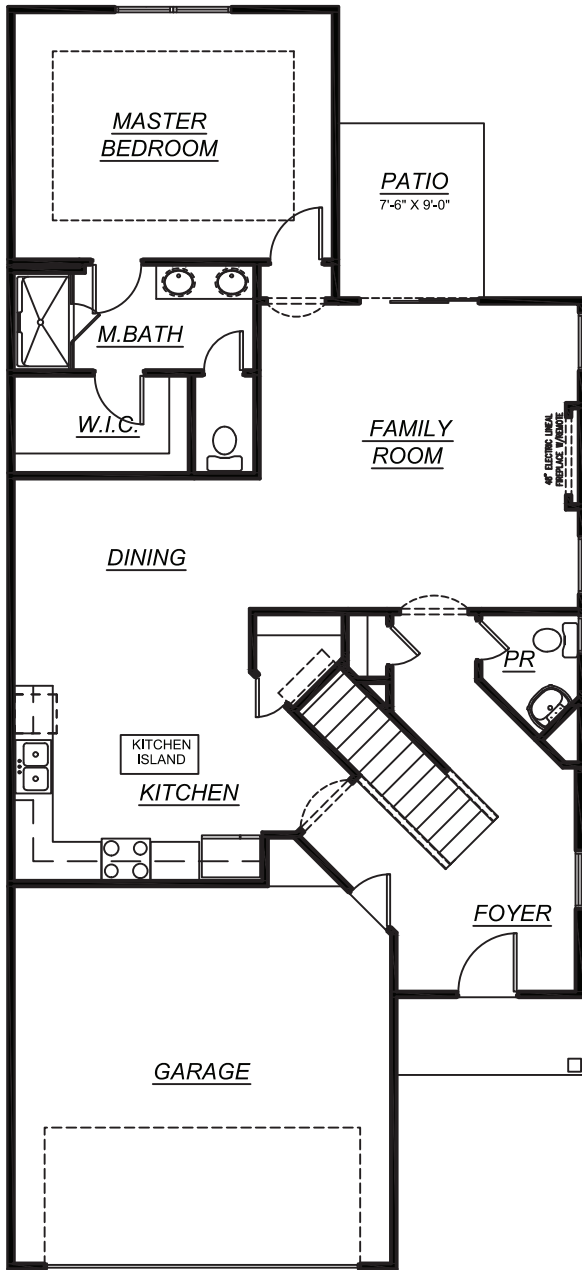

3 BR/ 2.5 BA/ Loft - 1995 sq. ft
Master on Main

FIRST FLOOR PLAN

SECOND FLOOR PLAN