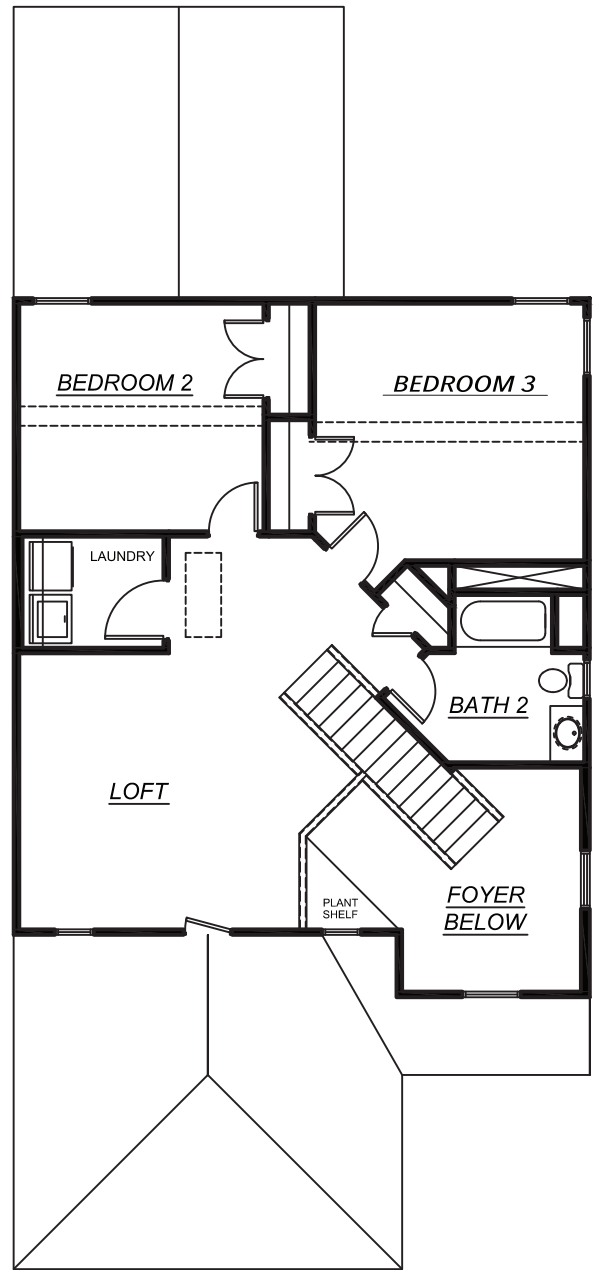

3 BR/ 2.5 BA/ Loft - 1995 sq. ft
Master on Main

FIRST FLOOR PLAN

SECOND FLOOR PLAN